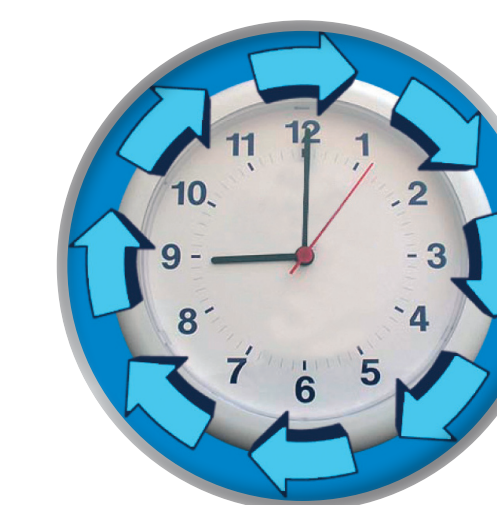

TOUCH SCREEN SHREDDERS

TECHNOLOGY and INNOVATION

TOUCH SCREEN PANEL

Led indicators
for easy operation

STEEL GEARS CHAIN DRIVE SYSTEM

great resistance to wear:
unmatched durability

CONTINUOUS SHREDDING

24 HOURS A DAY
no overheatings

ENERGY SMART

power saving after 8 seconds.
Automatic disconnection
from the mains after 4 hours of non operation

OPTIONALS AVAILABLE

AUTOMATIC FEEDER

automatically feeds
up to 170 sheets

LOCKABLE COVER

protects documents
from unauthorized persons

AUTOMATIC OILER

automatic lubrication
of the cutting set

METAL DETECTION

stops automatically the shredder
to protect the cutting system