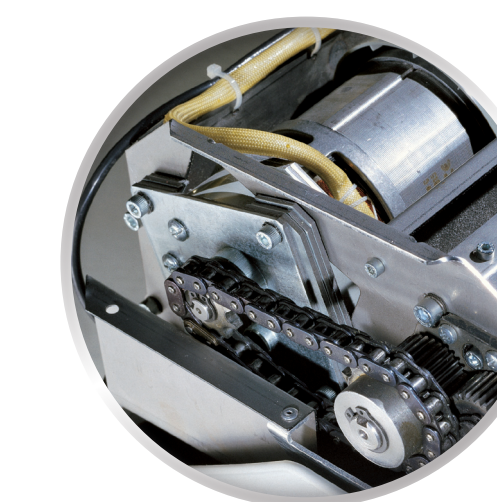

TOUCH SCREEN SHREDDERS

TECHNOLOGY and INNOVATION

TOUCH SCREEN PANEL

Led indicators
for easy operation

STEEL GEARS CHAIN DRIVE SYSTEM

great resistance to wear:
unmatched durability

CONTINUOUS SHREDDING

24 HOURS A DAY
no overheatings

ENERGY SMART

power saving after 8 seconds.
Automatic disconnection
from the mains after 4 hours of non operation

OPTIONALS AVAILABLE

AUTOMATIC FEEDER

automatically feeds
up to 170 sheets

LOCKABLE COVER

protects documents
from unauthorized persons

AUTOMATIC OILER

automatic lubrication
of the cutting set

METAL DETECTION

stops automatically the shredder
to protect the cutting system